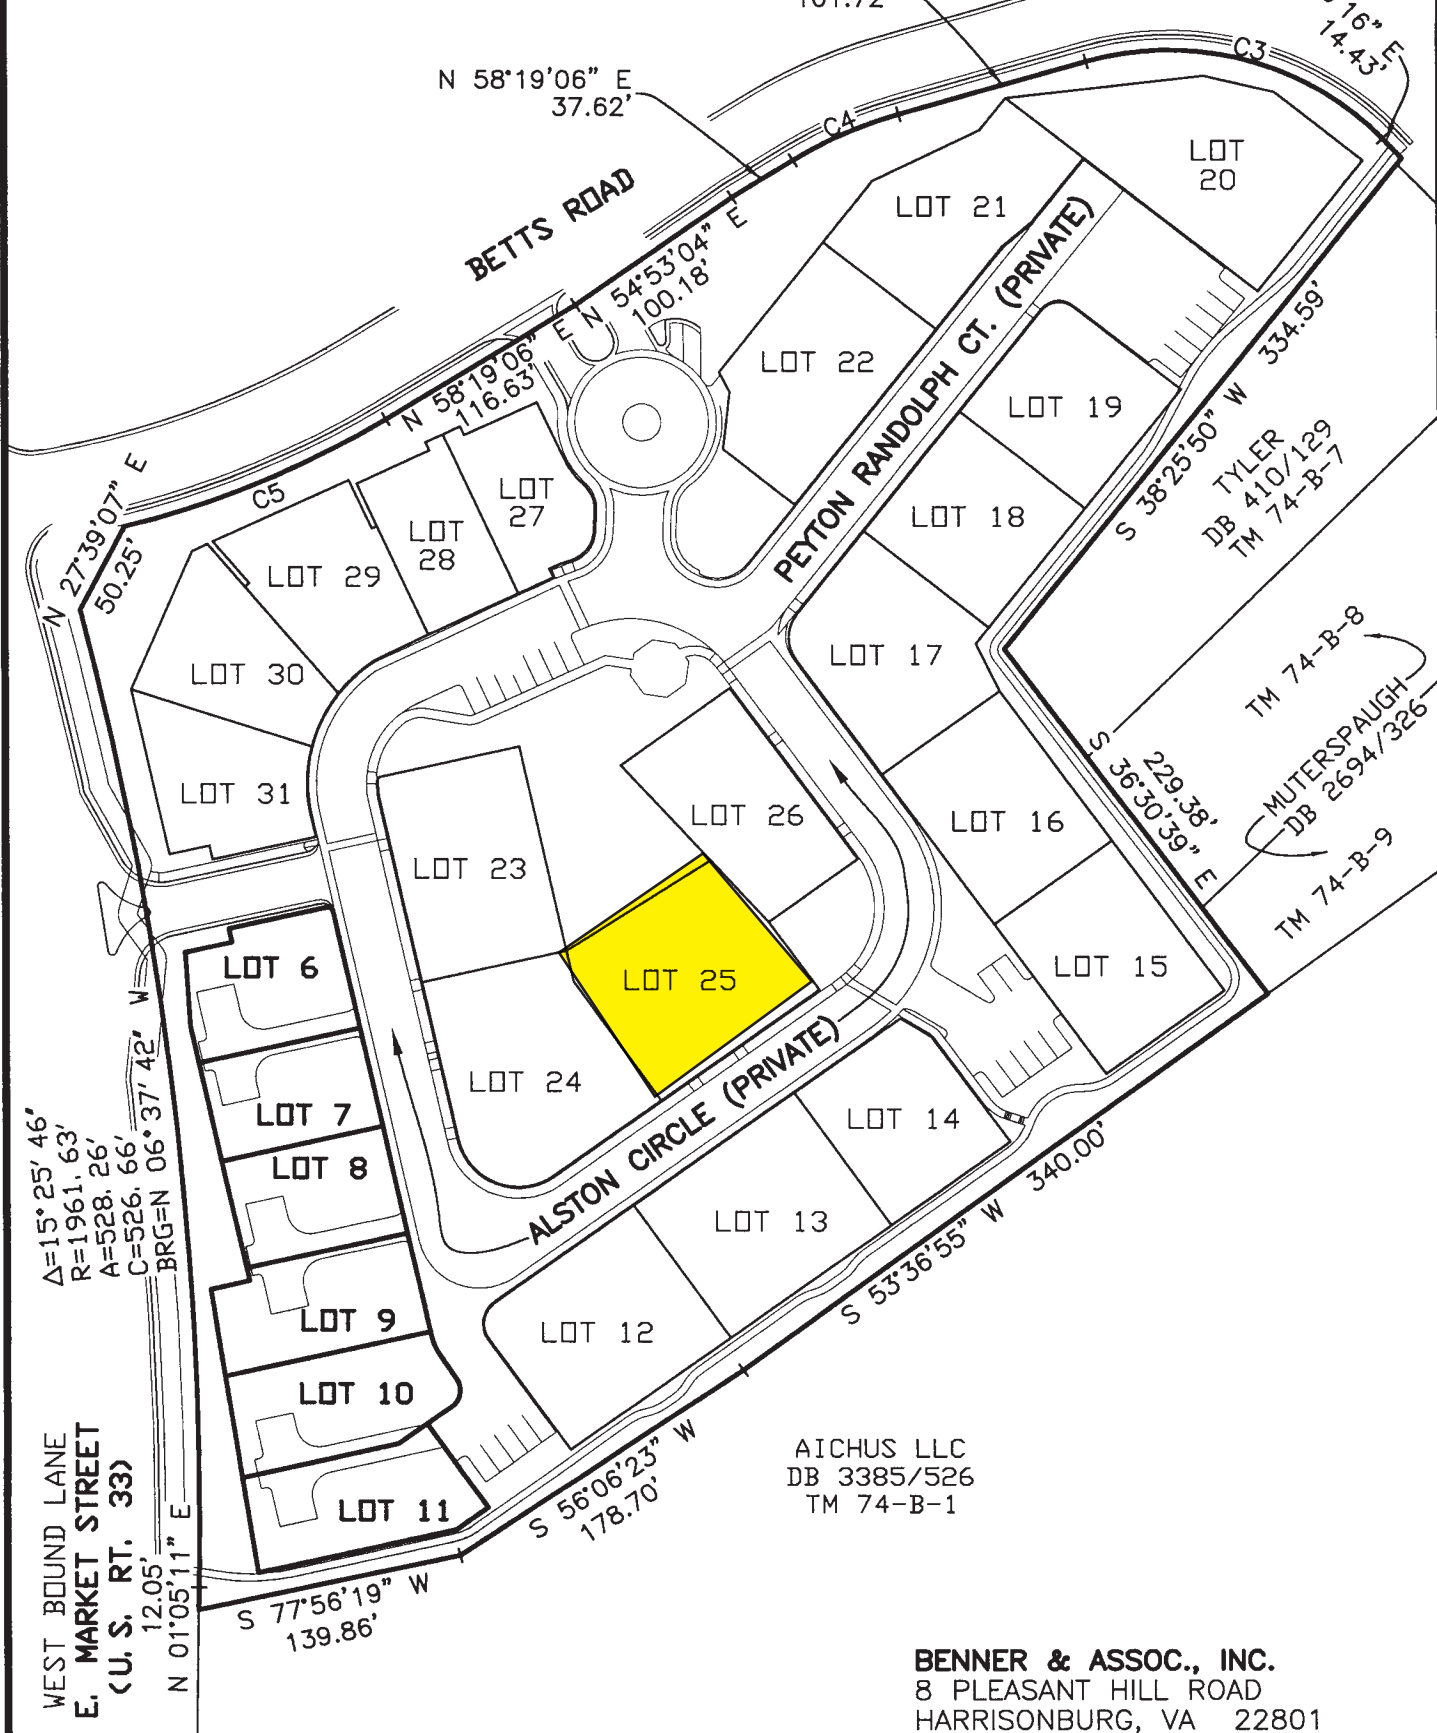

SEE SHEET 8  
FOR CURVE TABLE  
& LINE TABLE

TYLER  
DB 410/129  
TM 74-B-7

MUTERSPAUGH  
DB 2694/326  
TM 74-B-8  
TM 74-B-9

AICHUS LLC  
DB 3385/526  
TM 74-B-1

**BENNER & ASSOC., INC.**  
8 PLEASANT HILL ROAD  
HARRISONBURG, VA 22801  
540 434-0267  
REF# 022805  
DRAWING: 022805 RESUBD PLDWG